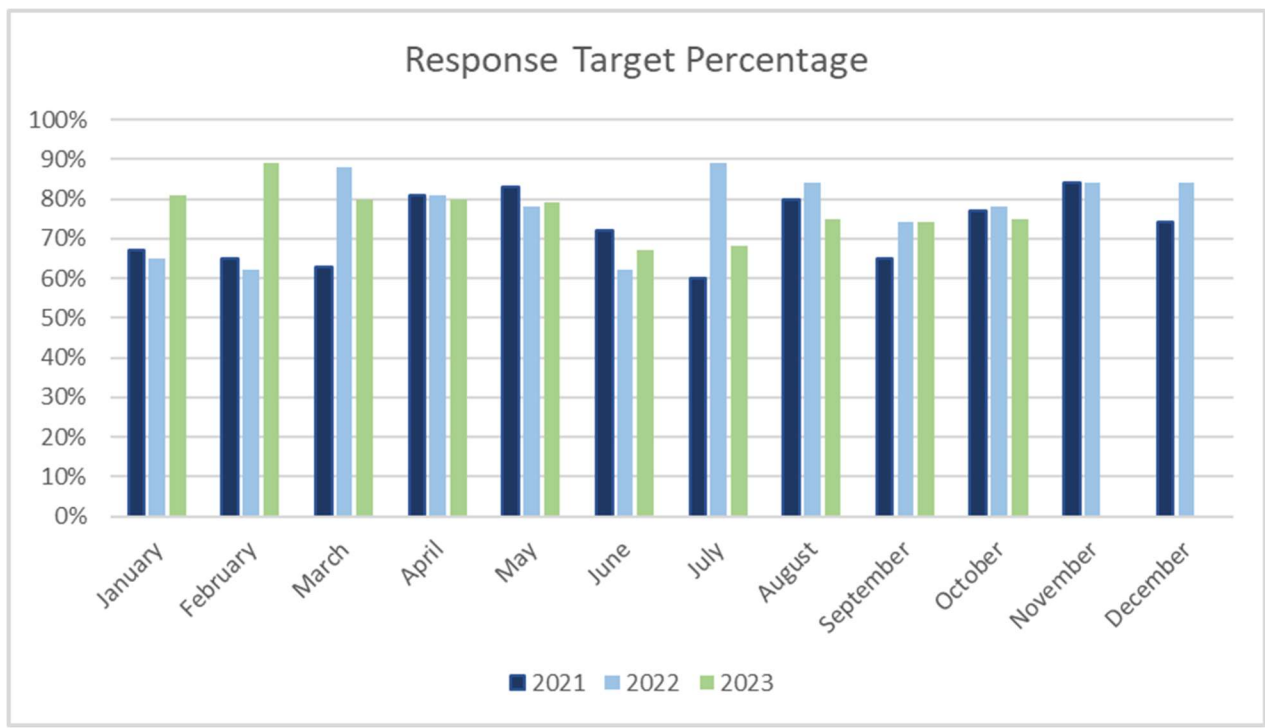

### **October 2023**

This month's activities resulted in Station 36 responding to **103** calls for service; **71** incidents were for emergency medical and **32** incidents were suppression-related. BLS care was rendered on **15** incidents while ALS care was rendered on **50** calls. The remaining medical did not require medical care. Station 36 responded to **64** calls within our section of the Village of Inverness and **0** calls in the other side of Inverness.

**Emergent Response Times – Station 36**  
**Inverness, Little City and Inverness District**

Six Minute Response Benchmark District 36						
YES			NO			
	Number of Responses	Average Response Time	Number of Responses	Average Response Time	Total Number of Responses	Total Average Response Time
<b>Total</b>	<b>50</b>	<b>4:19</b>	<b>17</b>	<b>7:16</b>	<b>67</b>	<b>5:04</b>

Percentages: Responded six minutes or under: Average: 75%

**Emergent Response Times – Station 36**  
**Inverness, Little City and Inverness District**