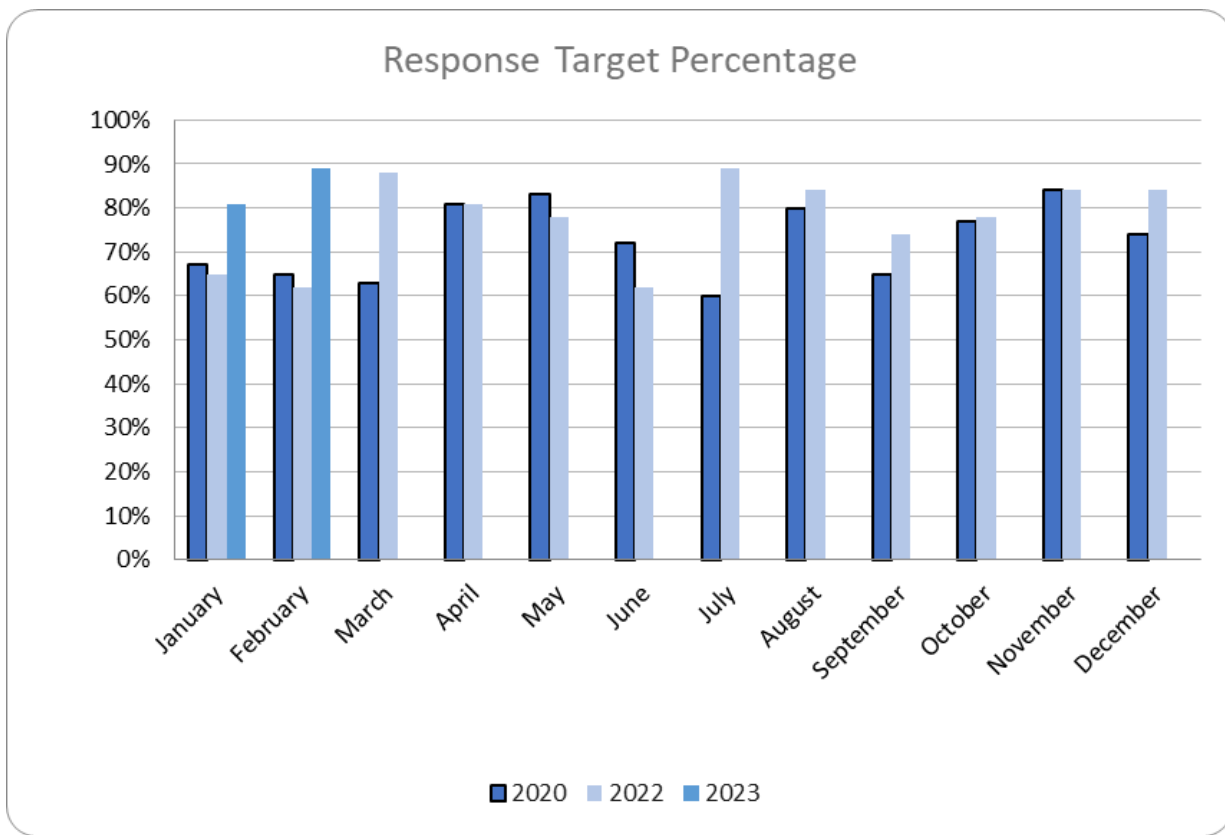

Emergent Response Times – Station 36
Inverness, Little City and Inverness District

Six Minute Response Benchmark District 36						
YES			NO			
	Number of Responses	Average Response Time	Number of Responses	Average Response Time	Total Number of Responses	Total Average Response Time
Total	54	4:18	7	6:40	61	4:35

Percentages: Responded six minutes or under: Average: **89%**

Emergent Response Times – Station 36
Inverness, Little City and Inverness District