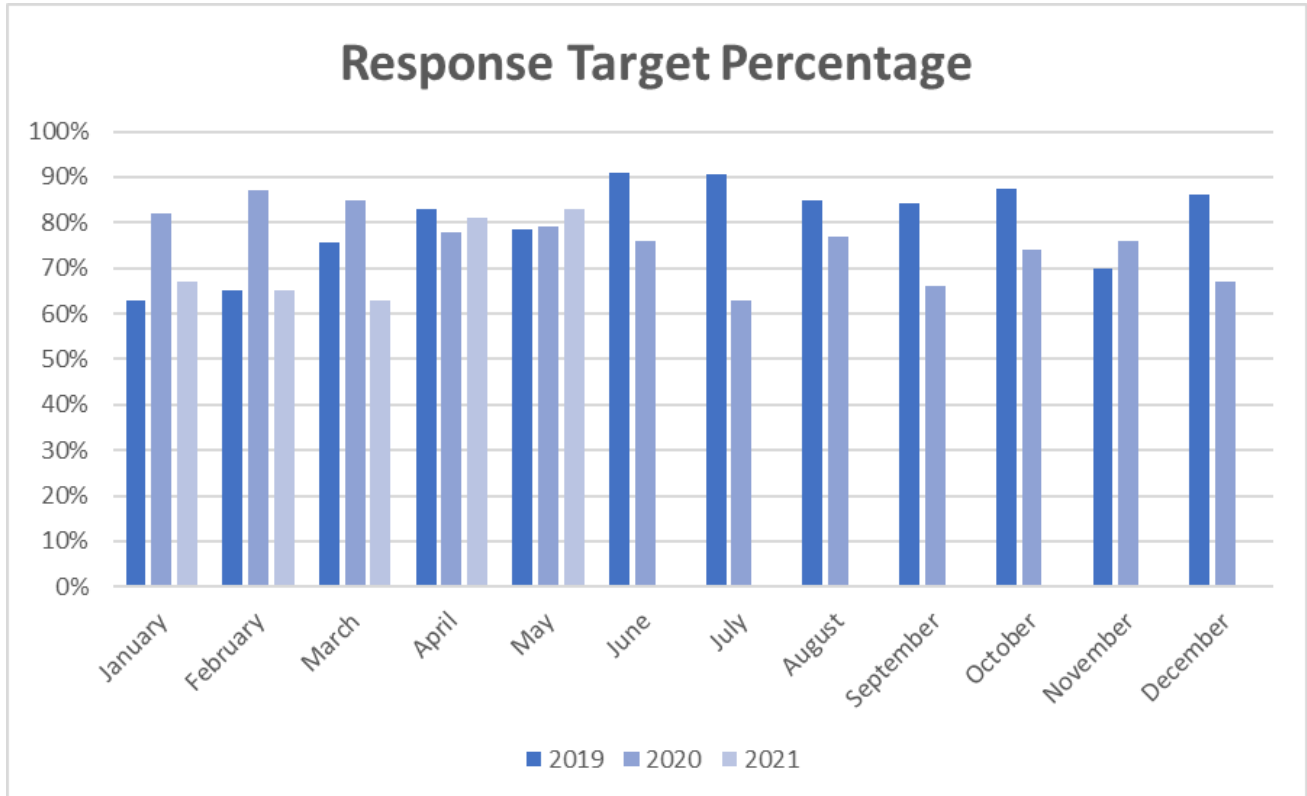

Emergent Response Times – Station 36
Inverness, Little City and Palatine Rural District

Six Minute Response Benchmark District 36						
YES			NO			
	Number of Responses	Average Response Time	Number of Responses	Average Response Time	Total Number of Responses	Total Average Response Time
Total	45	4:34	9	6:40	54	4:55

Percentages: Responded six minutes or under: Average: **83%**

Emergent Response Times – Station 36
Inverness, Little City and Palatine Rural District