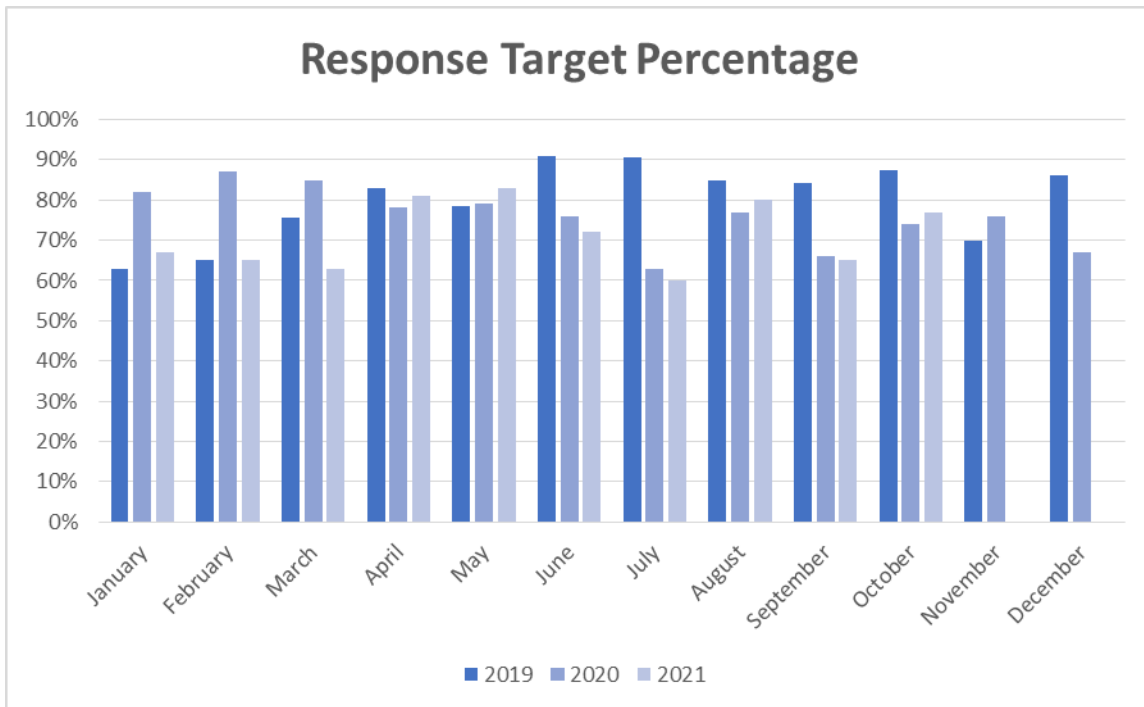

Emergent Response Times – Station 36
Inverness, Little City and Palatine Rural District

Six Minute Response Benchmark District 36						
YES			NO			
	Number of Responses	Average Response Time	Number of Responses	Average Response Time	Total Number of Responses	Total Average Response Time
Total	50	4:53	15	7:10	65	5:25

Percentages: Responded six minutes or under: Average: **77%**
There are multiple paving projects in progress throughout the district which adversely impacted response times.

Emergent Response Times – Station 36
Inverness, Little City and Palatine Rural District