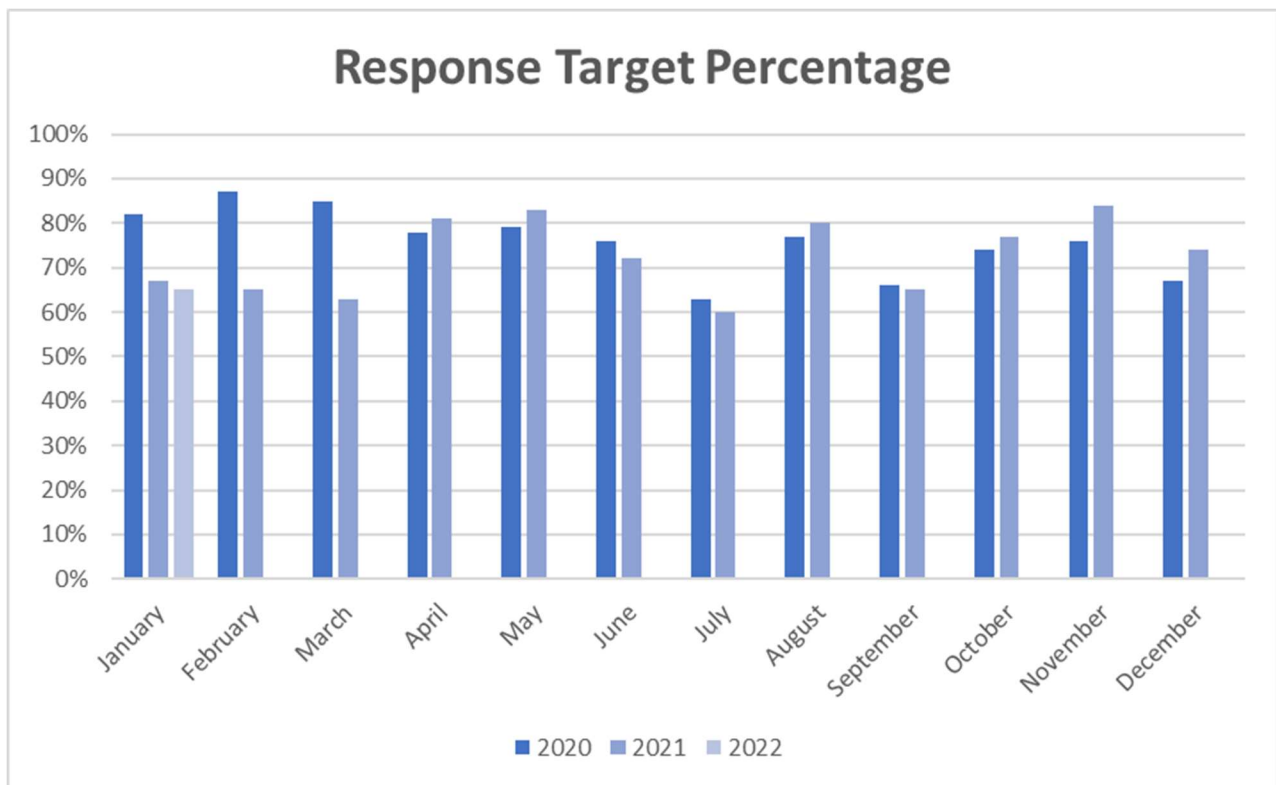

cc: Village of Inverness – Board of Trustees
Palatine Township

FIRE DEPARTMENT MONTHLY REPORT

January 2022

This month's activities resulted in Station 36 responding to **134** calls for service; **96** incidents were for emergency medical and **38** incidents were suppression-related. BLS care was rendered on **35** incidents while ALS care was rendered on **53** calls. The remaining medical did not require medical care. Station 36 responded to **71** calls within our section of the Village of Inverness and **0** calls in the other side of Inverness.

Emergent Response Times – Station 36
Inverness, Little City and Palatine Rural District

Six Minute Response Benchmark District 36						
YES			NO			
	Number of Responses	Average Response Time	Number of Responses	Average Response Time	Total Number of Responses	Total Average Response Time
Total	51	4:51	27	6:42	78	5:28

Percentages: Responded six minutes or under: Average: **65%**
 Weather induced adverse road conditions increase this month's response times.

Emergent Response Times – Station 36
Inverness, Little City and Palatine Rural District